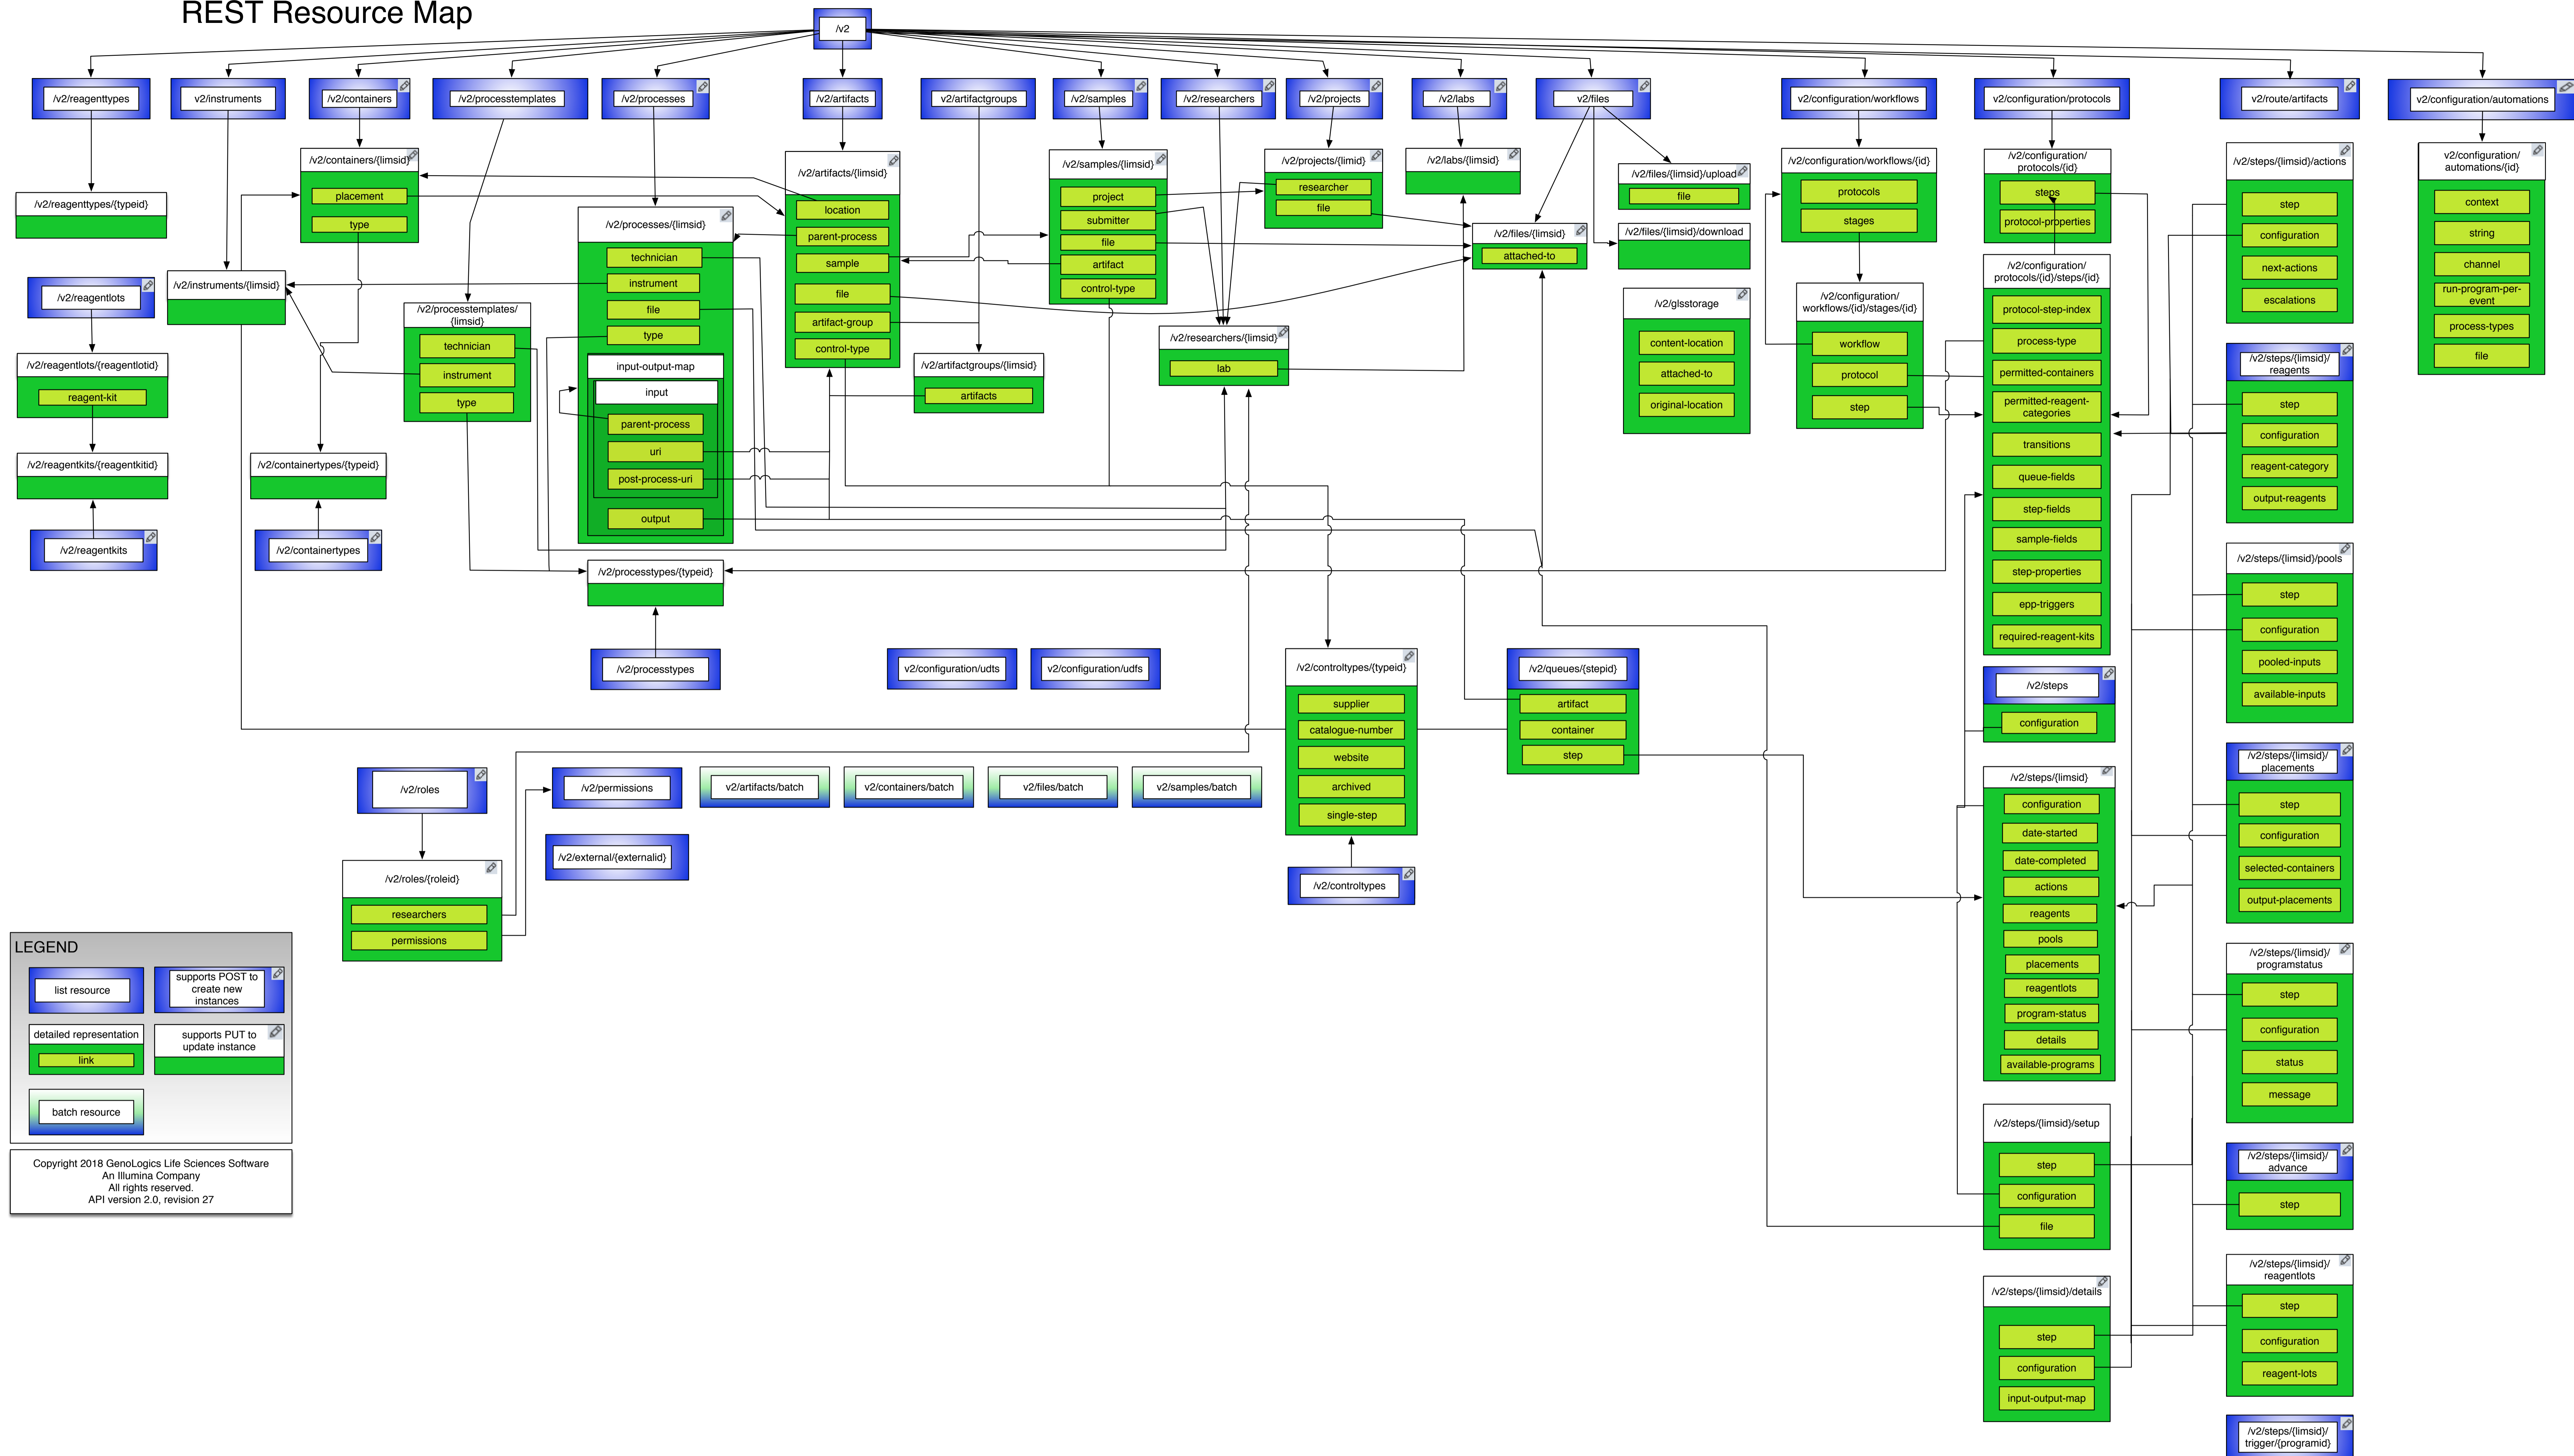

REST Resource Map

LEGEND

list resource	supports POST to create new instances
detailed representation	supports PUT to update instance
link	
batch resource	

Copyright 2018 GenoLogics Life Sciences Software
 An Illumina Company
 All rights reserved.
 API version 2.0, revision 27